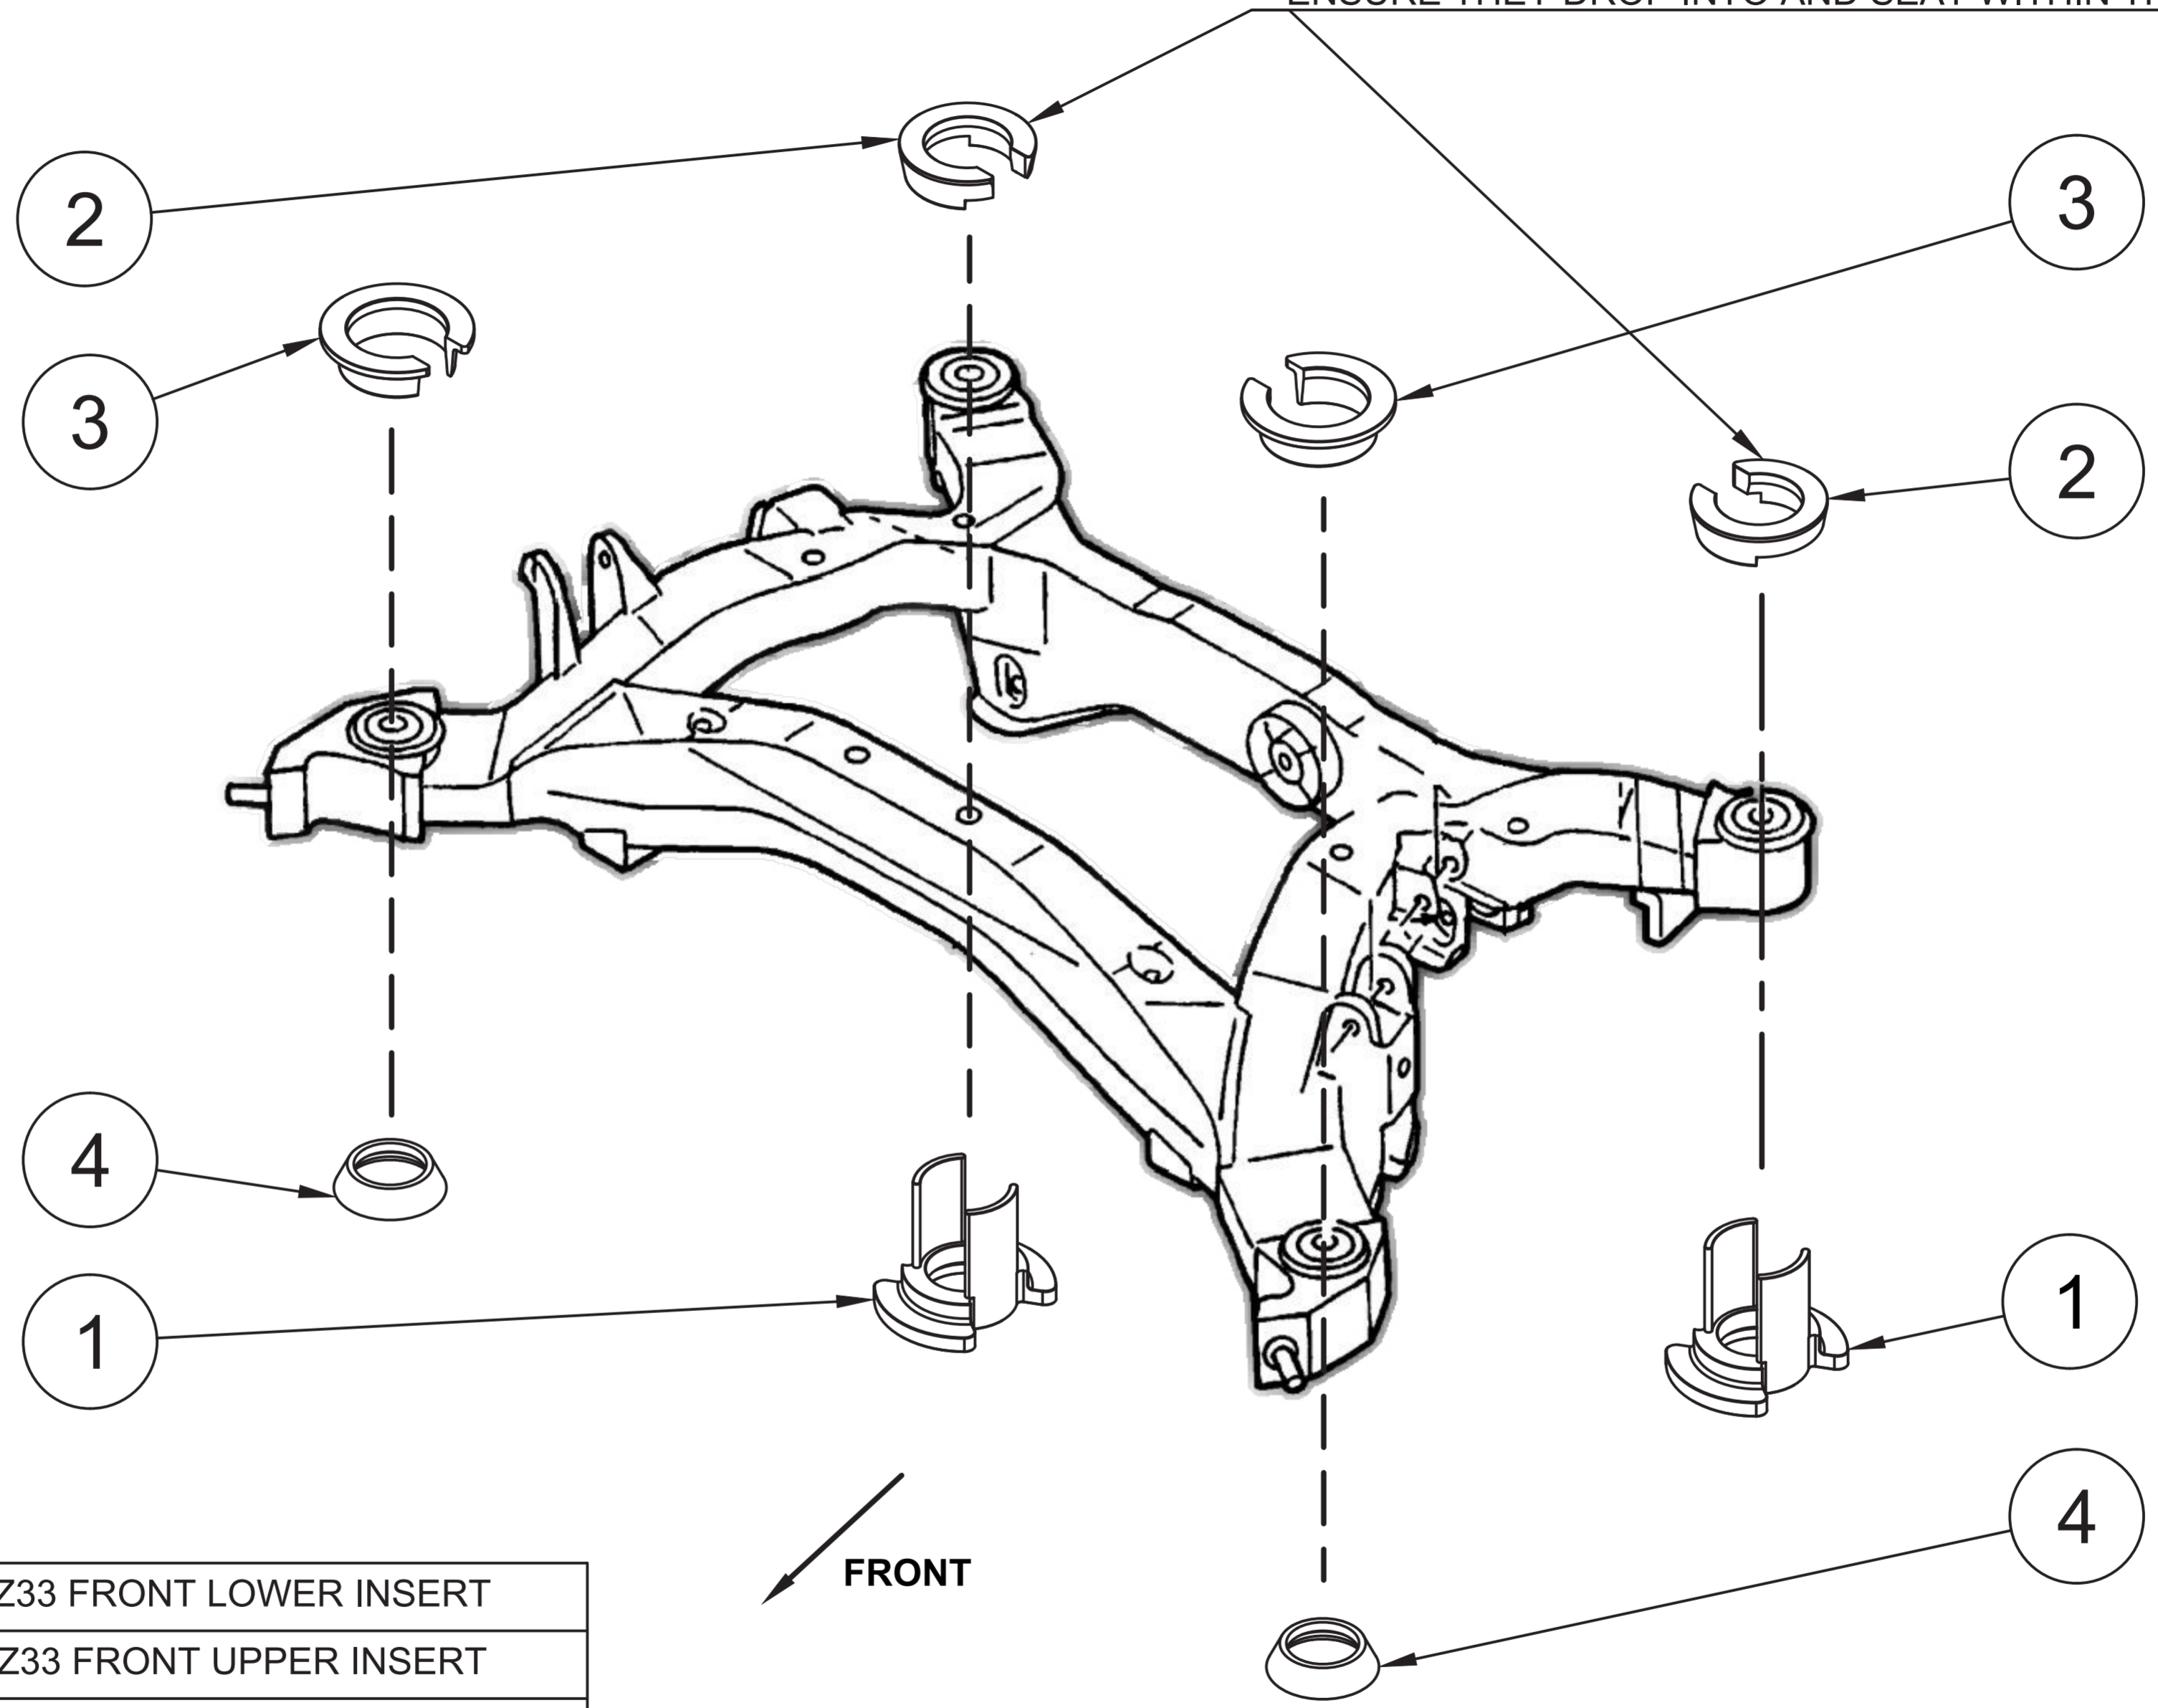

Z33X-SUBC

REAR TOP BUSHES MUST BE ORIENTATED IN THIS DIRECTION
ENSURE THEY DROP INTO AND SEAT WITHIN THE OEM BUSH

YouTube

4	2	Z33 FRONT LOWER INSERT
3	2	Z33 FRONT UPPER INSERT
2	2	Z33 REAR UPPER INSERT
1	2	Z33 REAR LOWER INSERT
Item	Qty	Description
PARTS LIST		

** INSTALL WILL BE AIDED BY THE USE OF GREASE TO LUBRICATE THE BUSHES **

gktech
.com