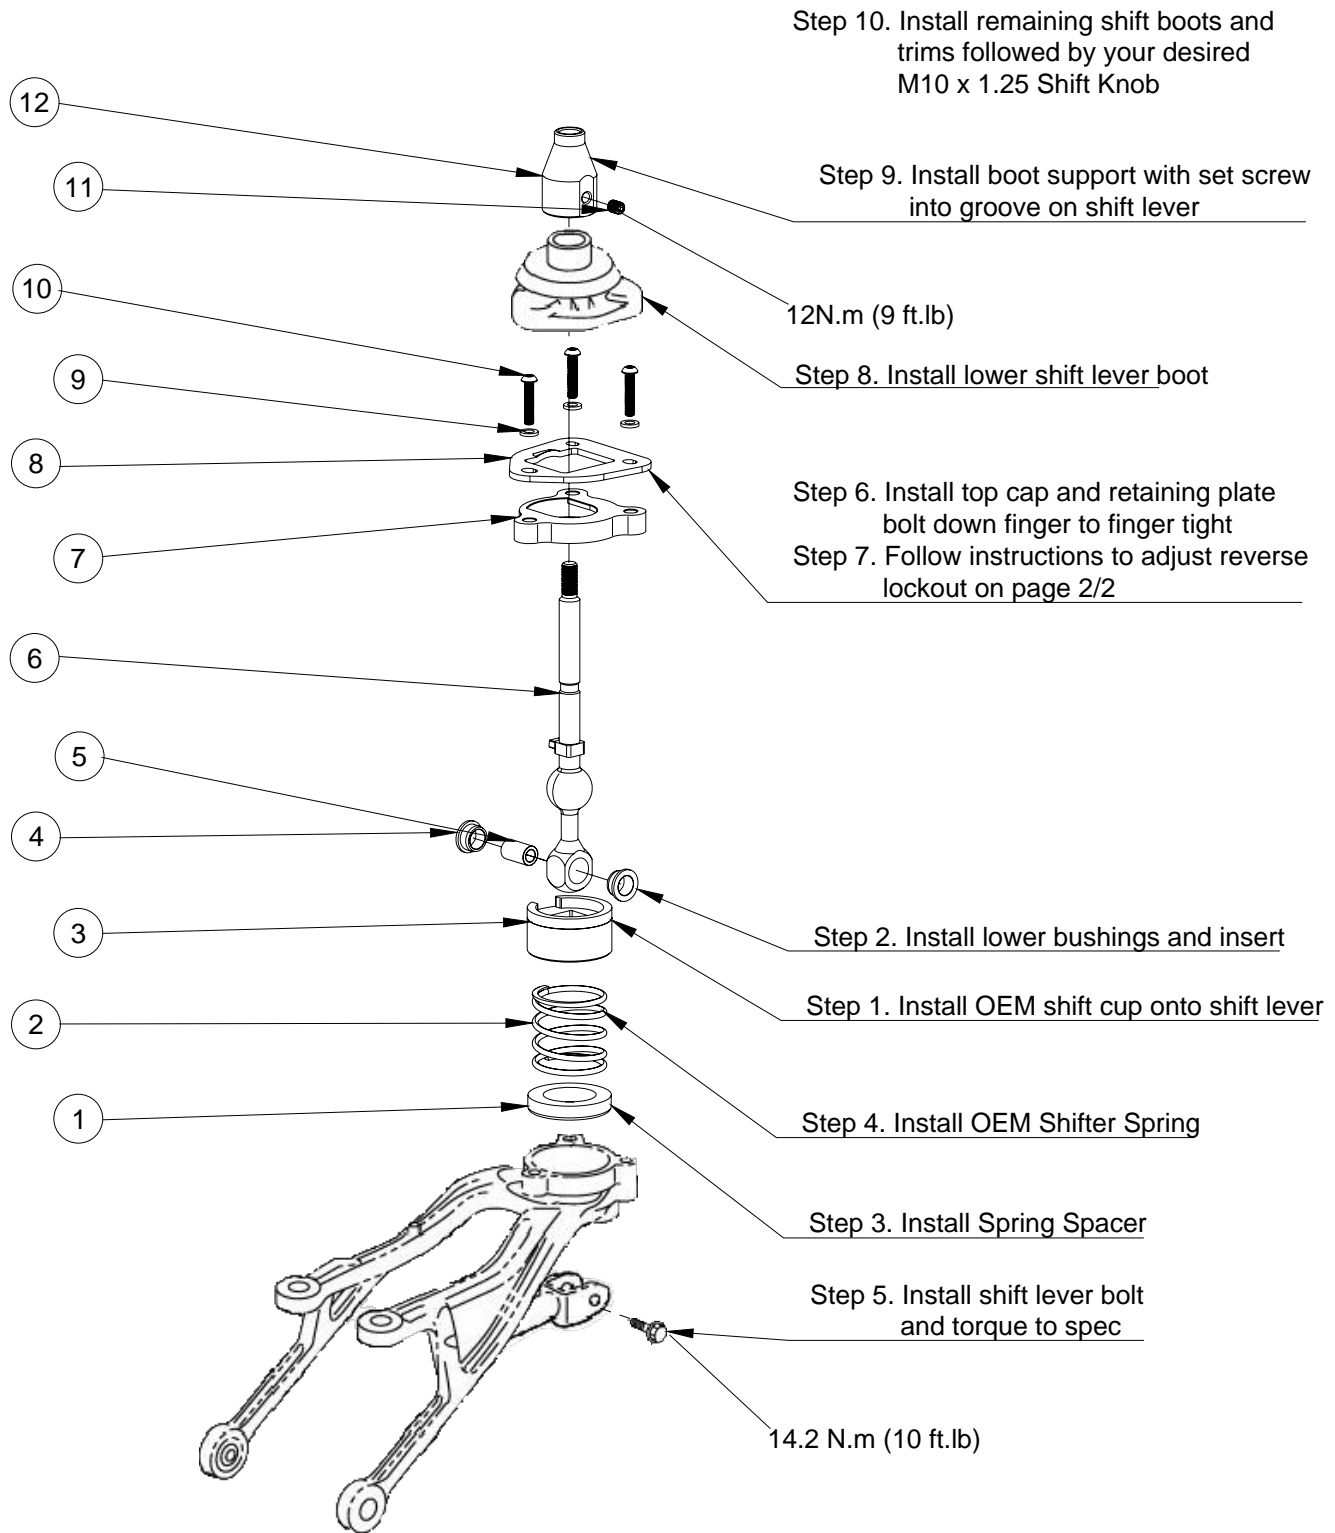

Z334-SHFT

1/2

12	1	Shifter Boot Support
11	1	M8 x 1.25 x 10 Set Screw
10	3	M6 x 1.0 x 30 Bolt
9	3	M6 Washer
8	1	Shifter Retaining Plate (32822-AC800)
7	1	Top Cap
6	1	Short Shift Lever
5	1	Bushing Insert
4	2	Lower Bushing
3	1	OEM Shift Cup (32870-AC800)
2	1	OEM Spring (32879-CD000)
1	1	Spring Spacer
Item	Qty	Description
Parts List		