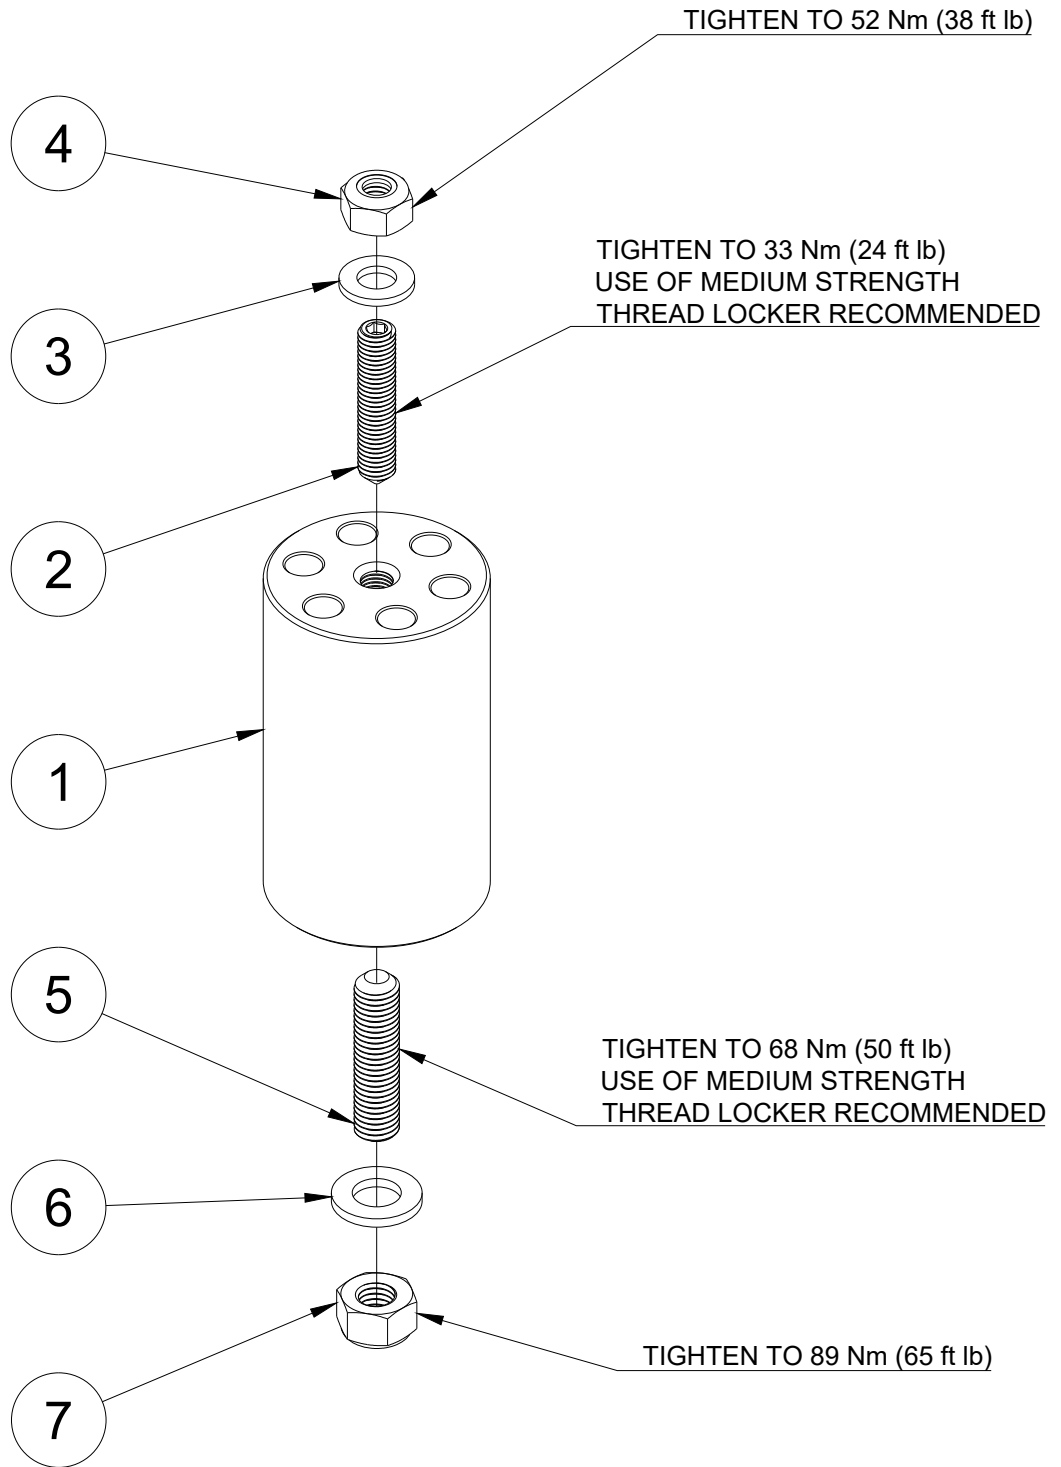

350Z-SDMT

7	2	NYLON LOCKNUT M12X1.75
6	2	M12 WASHER
5	2	ISO:4027 M12x50x1.5
4	2	NYLON LOCKNUT M10x1.25
3	2	M10 WASHER
2	2	ISO:4027 M10x50x1.25
1	2	Z33 ENGINE MOUNT HOUSING
Item	Qty	Part Name
Parts List		